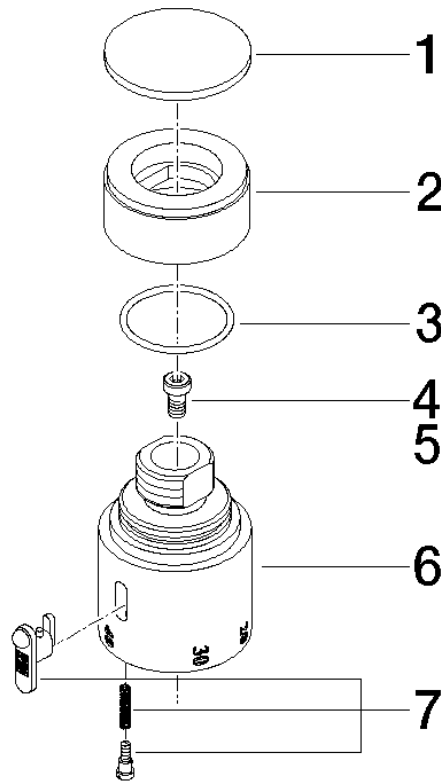

## Temperature control handle - Platinum

---

MADISON

11 420 220

11 420 220

11 420 220

Parts for other finishes can be found here: [Chrome](#)

Spare parts list

No.	Item Number	Name	Quantity used	Delivery time
3	09 14 10 040 90	seal	1	2
4	90 30 30 027 00 90	screw	1	2
5	09 30 33 004 90	screw	1	2
7	90 21 33 020 00 90	handle	1	2